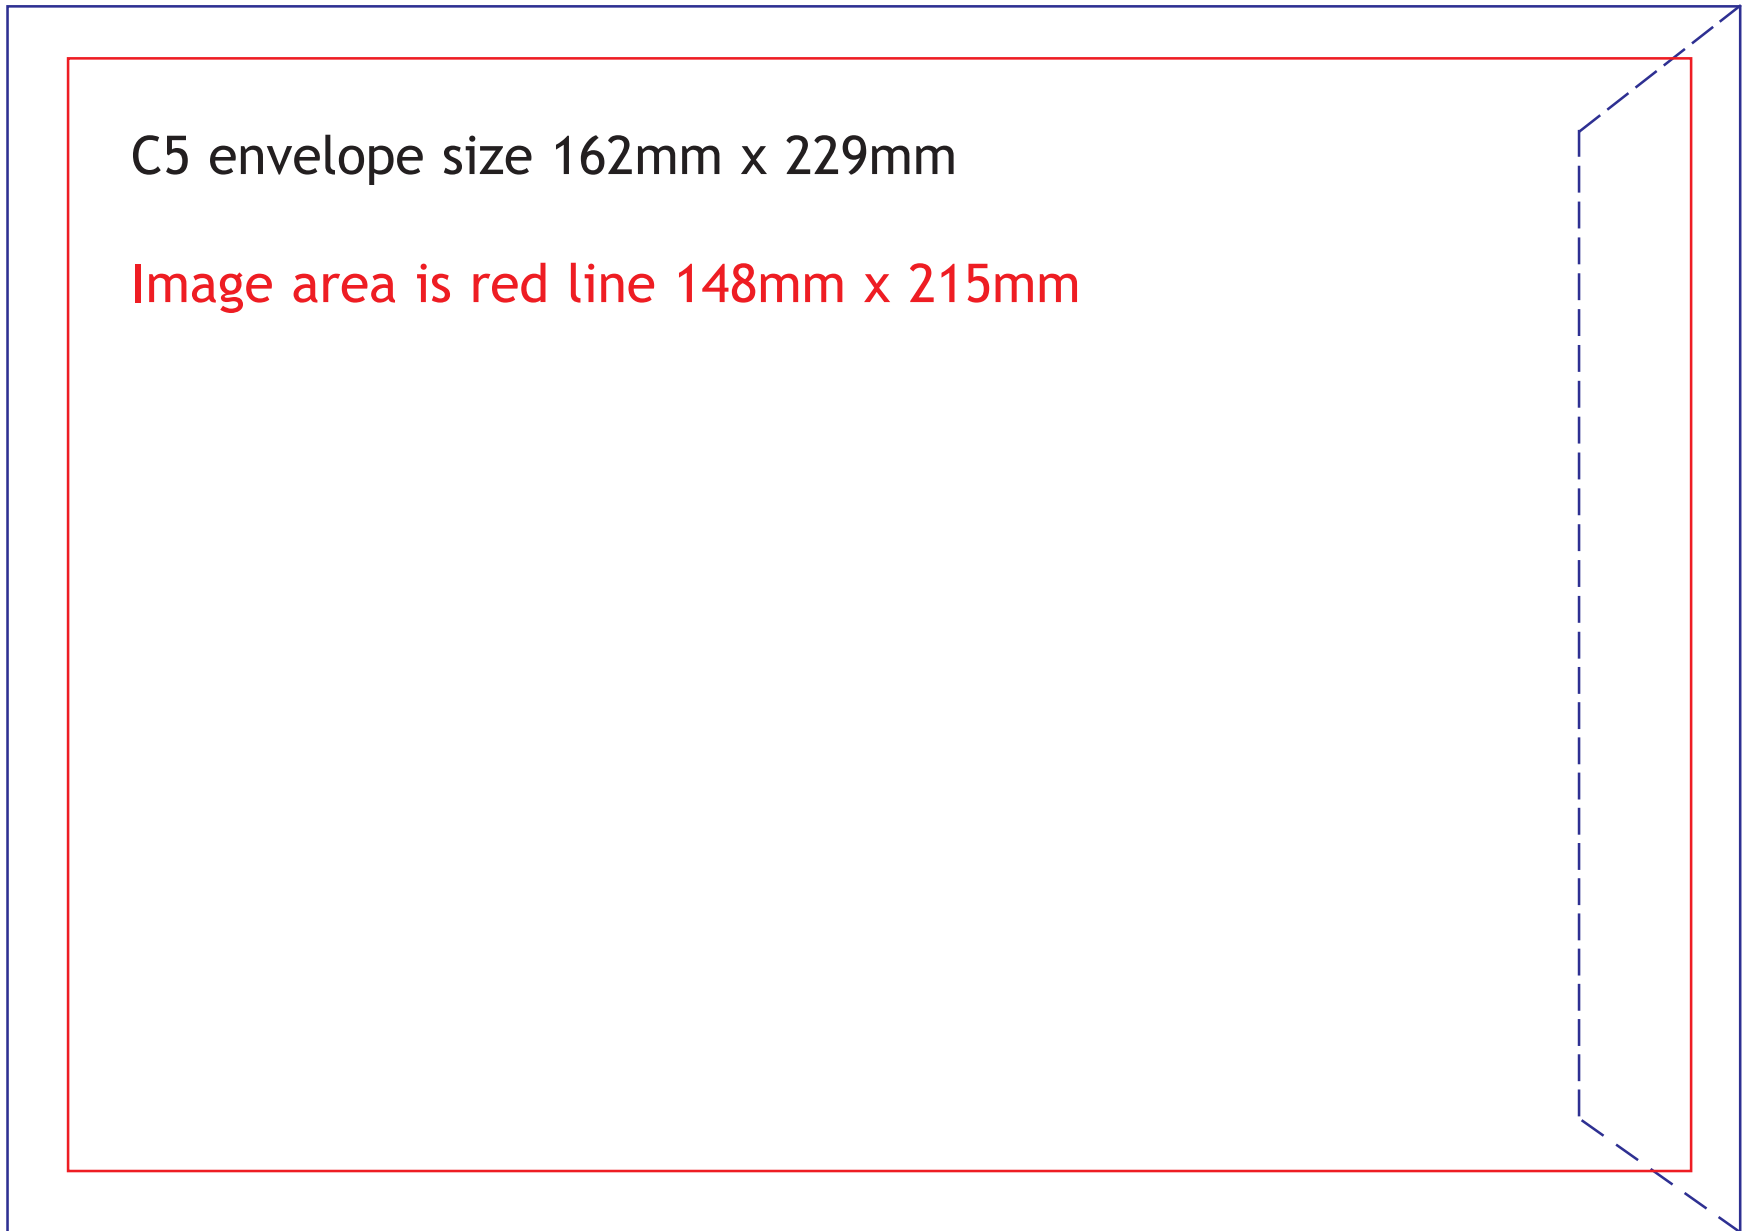

DL envelope size 110mm x 220mm

The diagram shows a DL envelope with a blue dashed line indicating the top flap. A red solid line defines the image area, and a blue dashed line with rounded corners defines the window area. The envelope is oriented horizontally.

Image area is red line 96mm x 206mm

Window position is 19mm  
from left and 18mm from  
bottom of envelope

C4 envelope size 229mm x 324 mm  
Available in plain and window

Image area is red line 215mm x 310mm

Window position is 25mm from left  
and 213mm from bottom of envelope

C5 envelope size 162mm x 229mm

Image area is red line 148mm x 215mm

C6 envelope size 114mm x 162mm

The diagram shows a C6 envelope with a blue dashed line indicating the top flap. A red solid line defines the image area. The overall dimensions are 114mm x 162mm, and the image area is 100mm x 148mm.

Image area is red line 100mm x 148mm